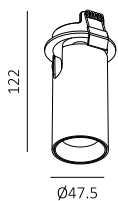

AC Recessed Mini

○ Cutout: 52mm
▨ 5-25mm

○ Baffle
○ AW ● AB ● SG ● SB

**8W AC COB MINI RECESSED SPOT
DL3181**

220-240V, 8W, CRI>90, SDCM<3

IP21 ⚡ CE

LIGHT DISTRIBUTION for 3000K
medium 23°

h(m)	E(lx)	φ(m)
1	1660	φ0.39
2	415.1	φ0.79
3	184.5	φ1.19
4	103.8	φ1.59
5	66.41	φ1.98

FINISHING:
Textured White
Textured Black

Photometric Info

DL3181 15D
DL3181 24D
DL3181 36D